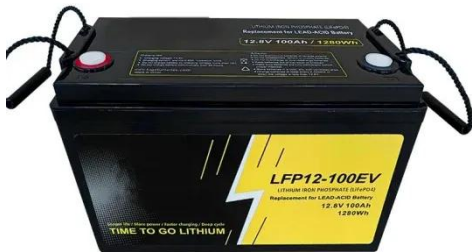

energy project ...

Sep 14, 2023 · A design team of engineers from New Zealand were on the island last week as part of a $5 million dollar energy project funded by the New ...

The Government of Niue , Groundbreaking ...

Jul 4, 2024 · This afternoon marked the groundbreaking ceremony for the Niue Renewable Energy Project Phase 2. This project aims to enable Niue to ...

Niue energy storage lithium battery sales

Niue ESS - OPTIMAL POWER SOLUTIONS Storage: 300 kWh Lithium-Ion Titanate. Niue is a raised atoll in the South Pacific showcasing one of the world's largest coral islands. This ...